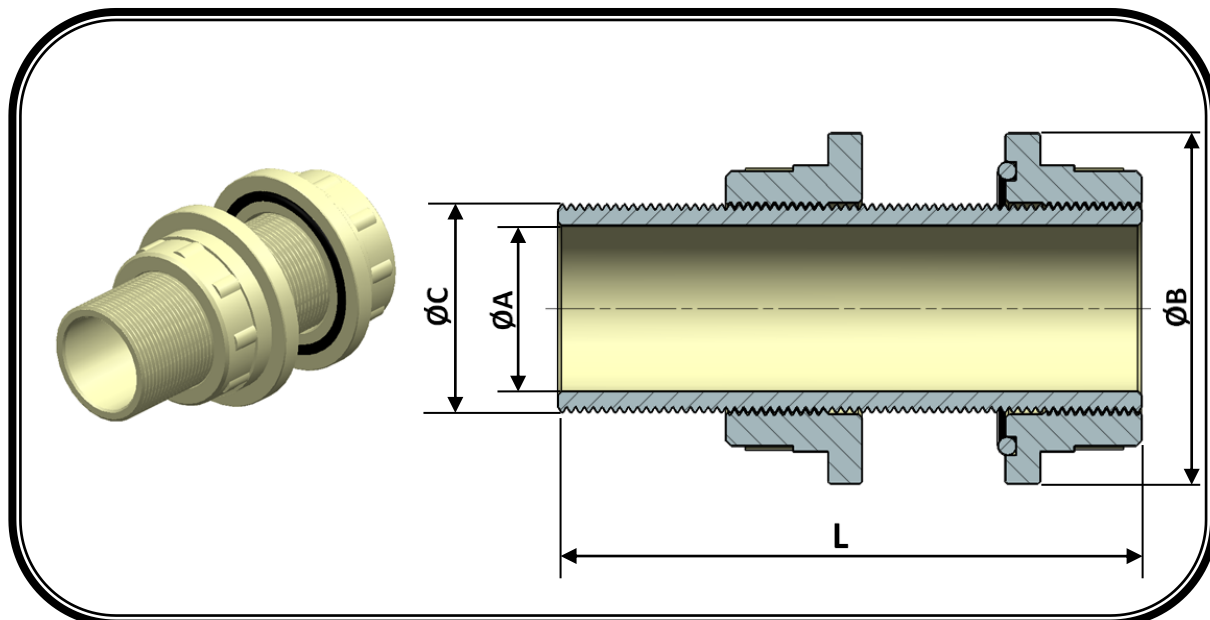

BUEU VÁLVULAS

DIMENSIONAL ADAPTADOR PARA TANQUES

DIMENSIONAL ADAPTADOR PARA TANQUE				
DN	L	B	A	C
1/2"	80	70	13	ROSCA BSP 1/2"
3/4"	80	70	15	ROSCA BSP 3/4"
1"	85	80	22	ROSCA BSP 1"
1.1/4"	90	90	28	ROSCA BSP 1.1/4"
1.1/2"	90	90	35	ROSCA BSP 1.1/2"
2"	115	110	48	ROSCA BSP 2"
2.1/2"	120	115	62	ROSCA BSP 2.1/2"
3"	130	120	74	ROSCA BSP 3"
4"	180	130	94	ROSCA BSP 4"
6"	240	150	130	ROSCA BSP 6"