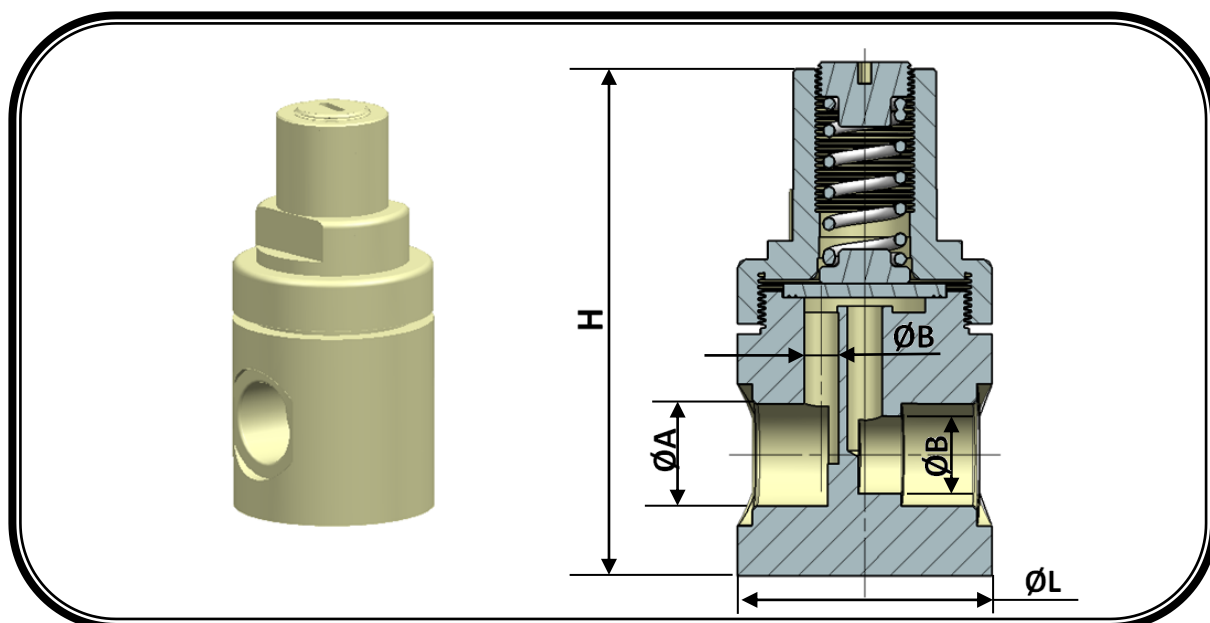

BUEU VÁLVULAS

DIMENSIONAL VÁLVULA REG. PRESS_CONTRA-PRESS.

| DIMENSIONAL VALVULA REGULADORA DE PRESSÃO | | | | |
|---|-----------------|-----|-----|----|
| DN | A(mm) | L | H | B |
| 1/2" | NPT 1/2"/20mm | 60 | 117 | 8 |
| 3/4" | NPT 3/4"/25mm | 60 | 117 | 8 |
| 1" | NPT 1"/32mm | 88 | 148 | 12 |
| 1.1/4" | NPT 1.1/4"/40mm | 120 | 184 | 18 |
| 1.1/2" | NPT 1.1/2"/50mm | 120 | 184 | 18 |
| 2" | NPT 2"/60mm | X | X | X |